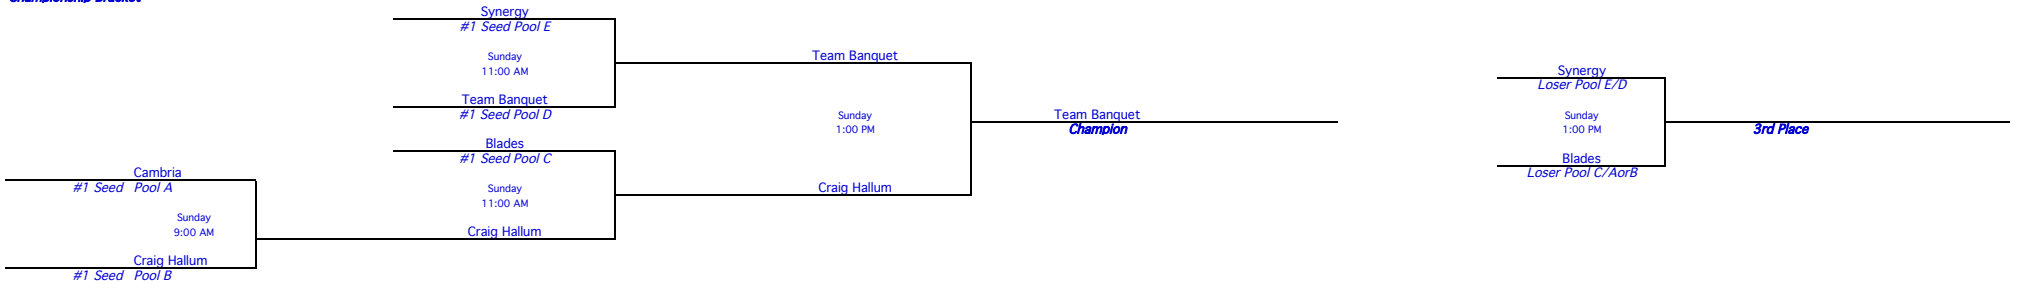

2014 POND HOCKEY NORTH AMERICA CHAMPIONSHIP

Championship Bracket