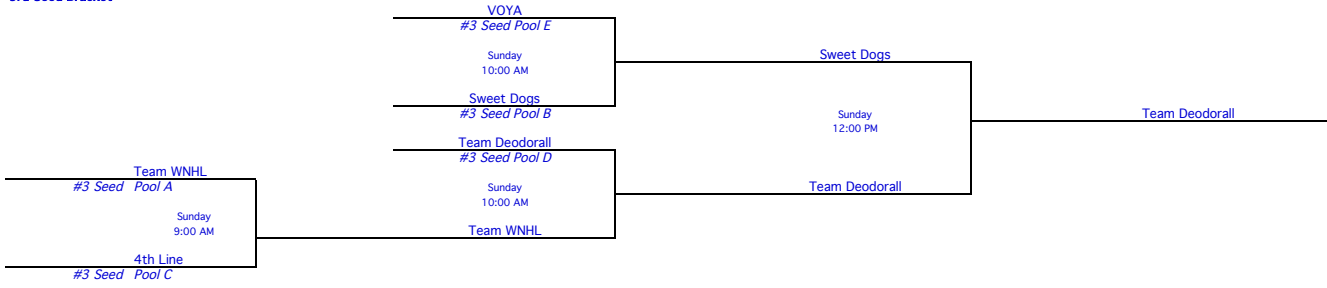

Teams to Advance:

Top 4 Teams in each Pool

Pool A (1st Place)	Cambria
Pool B (1st Place)	Craig Hallum
Pool C (1st Place)	Blades
Pool D (1st Place)	Team Banquet
Pool E (1st Place)	Synergy
Pool A (2nd Place)	Team Chase
Pool B (2nd Place)	TBD
Pool C (2nd Place)	Kitchen Pass
Pool D (2nd Place)	Bud Light
Pool E (2nd Place)	Concord
Pool A (3rd Place)	Team WNHL
Pool B (3rd Place)	Sweet Dogs
Pool C (3rd Place)	4th Line
Pool D (3rd Place)	Team Deodorall
Pool E (3rd Place)	VOYA
Pool A (4th Place)	VIPTera's
Pool B (4th Place)	Crapitals
Pool C (4th Place)	Rush River Minions
Pool D (4th Place)	Excelsior Brewing
Pool E (4th Place)	Full Tilt

Pool Play Tiebreakers

If two teams are tied after pool play, head-to-head winner advances

If three teams are tied after pool play, the following rules apply:

- 1 - Fewest goals allowed in pool play
- 2 - Biggest point differential between goals scored and goals allowed in pool play
- 3 - Most goals scored in pool play
- 4 - Coin Toss
- 5 - Once 3-way tie is broken, revert back to 2-way tiebreaker (if applicable)

2014 POND HOCKEY NORTH AMERICA CHAMPIONSHIP

Championship Bracket

2nd Seed Bracket

3rd Seed Bracket

4th Seed Bracket