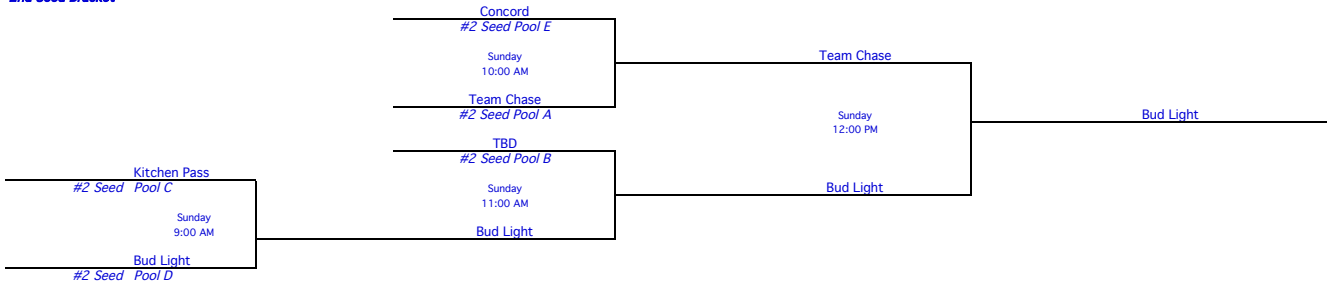

2nd Seed Bracket