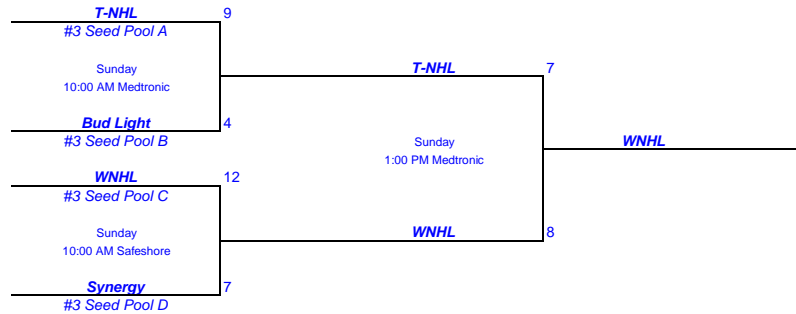

**Teams to Advance:**  
Top 4 Teams in each Pool

Pool A (1st Place)	Team Banquet
Pool B (1st Place)	Uncoachables
Pool C (1st Place)	Concord
Pool D (1st Place)	Bigsy Blades
Pool A (2nd Place)	Team Leinenkugel
Pool B (2nd Place)	Late Comers
Pool C (2nd Place)	Team Deodorall
Pool D (2nd Place)	DFs
Pool A (3rd Place)	T-NHL
Pool B (3rd Place)	Bud Light
Pool C (3rd Place)	WNHL
Pool D (3rd Place)	Synergy
Pool A (4th Place)	Team Blue
Pool B (4th Place)	Team Spasso
Pool C (4th Place)	Plantscape
Pool D (4th Place)	Cambria

**Pool Play Tiebreakers**

**If two teams are tied after pool play, head-to-head winner advances**

**If three teams are tied after pool play, the following rules apply:**

- 1 - Fewest goals allowed in pool play
- 2 - Biggest point differential between goals scored and goals allowed in pool play
- 3 - Most goals scored in pool play
- 4 - Coin Toss
- 5 - Once 3-way tie is broken, revert back to 2-way tiebreaker (if applicable)

2013 POND HOCKEY NORTH AMERICA CHAMPIONSHIP

35+  
DIVISION

Championship Bracket

2nd Seed Bracket

3rd Seed Bracket

4th Seed Bracket