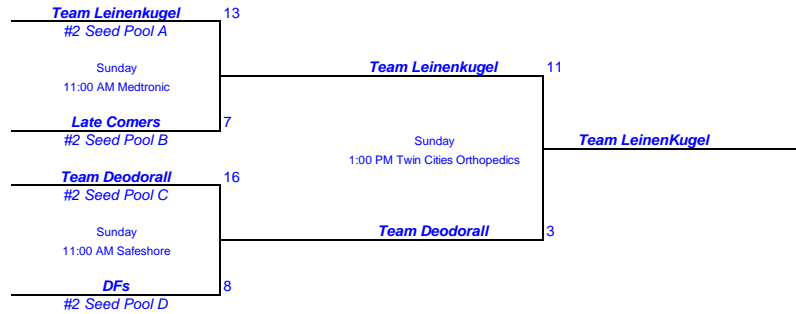

**Teams to Advance:**  
Top 4 Teams in each Pool

Pool A (1st Place)	Team Banquet
Pool B (1st Place)	Uncoachables
Pool C (1st Place)	Concord
Pool D (1st Place)	Bigsy Blades
Pool A (2nd Place)	Team Leinenkugel
Pool B (2nd Place)	Late Comers
Pool C (2nd Place)	Team Deodorall
Pool D (2nd Place)	DFs
Pool A (3rd Place)	T-NHL
Pool B (3rd Place)	Bud Light
Pool C (3rd Place)	WNHL
Pool D (3rd Place)	Synergy
Pool A (4th Place)	Team Blue
Pool B (4th Place)	Team Spasso
Pool C (4th Place)	Plantscape
Pool D (4th Place)	Cambria

**Pool Play Tiebreakers**

**If two teams are tied after pool play, head-to-head winner advances**

**If three teams are tied after pool play, the following rules apply:**

- 1 - Fewest goals allowed in pool play
- 2 - Biggest point differential between goals scored and goals allowed in pool play
- 3 - Most goals scored in pool play
- 4 - Coin Toss
- 5 - Once 3-way tie is broken, revert back to 2-way tiebreaker (if applicable)

2013 POND HOCKEY NORTH AMERICA CHAMPIONSHIP

35+  
DIVISION

Championship Bracket

2nd Seed Bracket

3rd Seed Bracket

4th Seed Bracket