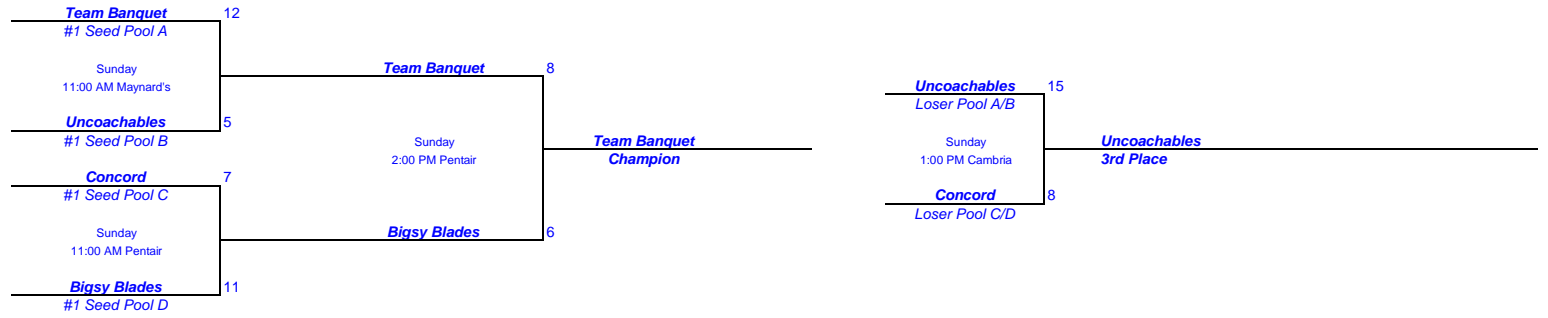

2013 POND HOCKEY NORTH AMERICA CHAMPIONSHIP

35+
DIVISION

Championship Bracket